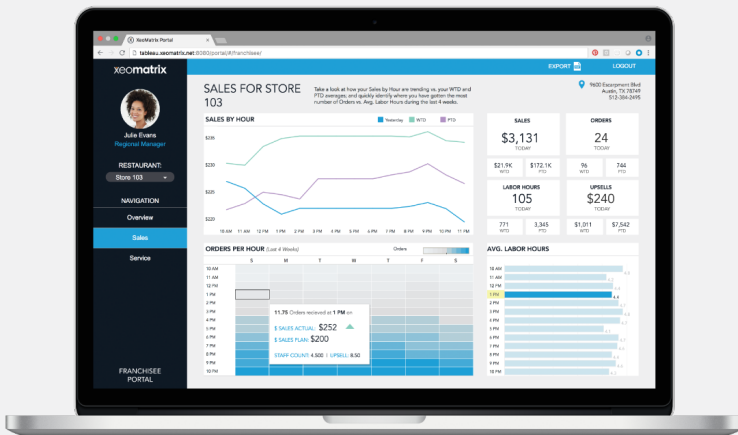

Embedded Analytics Portal Solutions

SEAMLESS INTEGRATION OF TABLEAU

Deliver modern & elegant portals that leverage the powerful analytics & scalability of Tableau. Quickly & easily deploy solutions that impress your users and keep them coming back.

Self-Serving Report

Empower your users with analytics to get insight into the data they need.

Drive Stickiness

Increase adoption & engagement by offering a modern user experience.

Monetize Your Data

Use pricing tiers to sell value added services for analytics, data access, & more features.

Elegant UI & Styling

Design a custom white labeled solution that fits your branding & style.

Integrated Security

Protect your data through integrated authentication & data level security.

No iFrames

Deploy a seamless embedded solution that provides a fully responsive design.

Feature List

- Seamless Embedding of Tableau Dashboards
- Integrated User Authentication & Portal Login
- Row Level Data Security
- Custom-styled Filters and Menus
- Dashboard Actions Integrated in the UI